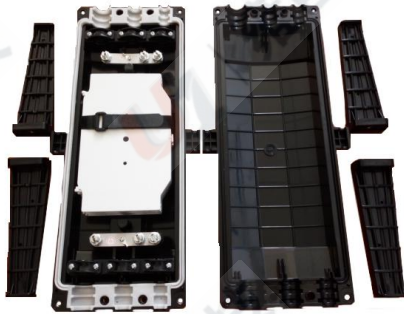

FOC-FTTH

FOC-HM05-96 HORIZONTAL
C L O S U R E

HIGH
TEMPERATURE

WATER-PROOF

DUST-PROOF

Model No.	FOC-HM05-96
Dimension(H x W x D)	180x360x105mm
Max capacity of tray	24
Max Capacity of Splicing	96
Max Number of Trays	4
Input/ Output Port	3 (Φ11.5x22.5mm) / 3 (Φ11.5x22.5mm)
Bending Radius	≥30mm
Sealing	Mechanical

1 The shell is made of high-strength engineering plastics, degree of protection: IP65.

1 No need to cut off the main cable, directly take out fiber from the main cable.

1 Easily operate and max splicing capacity.