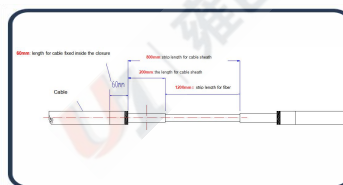

# FOC-FTTH

FOC-HM02-16 HORIZONTAL  
C L O S U R E

Model No.	FOC-HM02-16
Dimension( H x W x D)	207x376x113mm
Subscribers	2pcs 1x8 PLC Splitter
Max Capacity Of Splicing	24
Max Number of Trays	1
Input/ Output Port	3 (Φ12.5~21.5mm) / 3 (Φ12.5~21.5mm)
Bending Radius	≥30mm
Sealing	Mechanical

1 Easily open

1 Modular splitter design  
2 2.0x3.0mm drop cable

1 No need to cut off the main cable, directly take out fiber from the main cable.

1 The cable can be directly came in and trough closure, not like traditional closure.  
2 Perfect fiber route design to ensure bend radius of fibers.