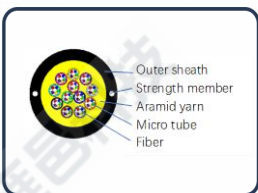

CABLE-FTTH

GYFXPH Optical Fiber Cable

Model NO.	GYFXPH
Fiber type	G657A2
Sheath color	Black
Sheath material	LSZH
Cable dimension (mm)	7.0-13, Tolerance±0.1
Cable weight (Kg/km)	42-120
Min. bending radius (mm)	25 (Static) 12.5(Dynamic)
Attenuation (dB/km)	≤ 0.4 at 1310nm ≤ 0.3 at 1550nm

- 1 Two parallel Fiber Reinforced Plastics .

- 1 Small diameter, light weight and easy installation.

- 1 Long delivery length.
- 2 Packed by wooden drum.

SHENZHEN U1
TELECOMMUNICATIONS CO.,LTD

6th Floor, Building 1,
Changxing Hi-tech Industrial Park,
Shajing Street, Baoan District,
Shenzhen China 518104