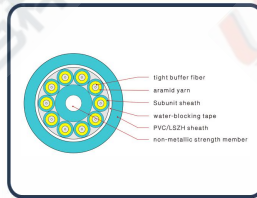

CABLE-FTTH

GJFJHV Optical Fiber Cable

Model NO.	GJFJHV
Fiber type	9/125, 50/125,62.6/125
Sheath color	Yellow, Green or Customized
Sheath material	LSZH/PVC
Cable dimension (mm)	7.0-12.2, Tolerance±0.1
Cable weight (Kg/km)	45-140
Min. bending radius (mm)	30 (Static) 15 (Dynamic)
Attenuation (dB/km)	≤ 0.4 at 1310nm ≤ 0.3 at 1550nm

- 1 Tight buffer fiber with single strength member.
- 2 Each sub cable contains aramid yarn, good bend performance.

- 1 Standard core can be directly apply to connectors, to use for device connecting.

- 1 Suitable for indoor and outdoor
- 2 Customized color.