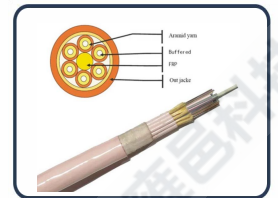

CABLE-FTTH

GJFJHV Optical Fiber Cable

Model NO.	GJFJHV
Fiber type	9/125, 50/125,62.6/125
Sheath color	Yellow, Green or Customized
Sheath material	LSZH/PVC
Cable dimension (mm)	7.0-12.2, Tolerance±0.1
Cable weight (Kg/km)	45-140
Min. bending radius (mm)	30 (Static) 15 (Dynamic)
Attenuation (dB/km)	≤ 0.4 at 1310nm ≤ 0.3 at 1550nm

- 1 Tight buffer fiber with single strength member.
- 2 Each sub cable contains aramid yarn, good bend performance.

- 1 Standard core can be directly apply to connectors, to use for device connecting.

- 1 Suitable for indoor and outdoor
- 2 Customized color.