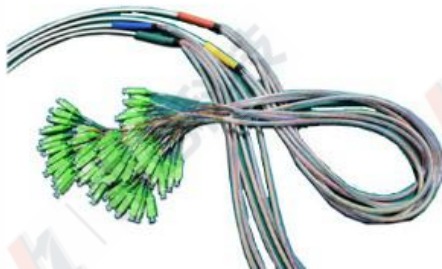

# Pre-terminated Cables

BKO CABLE (White)

Pre-Terminated Connector

Model No.	BKO CABLE (White)
Fiber	24/48/60/72/96/144
Connector type	LC / SC / FC / ST / MU
IL	≤0.30 dB
RL	APC≥55dB; UPC≥50dB
Durability	Φ8.70~13.00mm
Diameter	Customized
Cable color	White or customized

- 1 Zirconia ceramic ferrule
- 2 SCUPC/SCAPC

- 1 LC/SC connector
- 2 Simplex /Duplex connectors

- 1 Customized length for first branch and second branch.

**SHENZHEN U1**  
TELECOMMUNICATIONS CO.,LTD

6th Floor, Building 1,  
Changxing Hi-tech Industrial Park,  
Shajing Street, Baoan District,  
Shenzhen China 518104