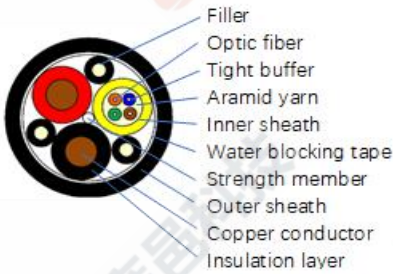

# CABLE-FTTH

GDPFH-4B6+2×4MM2 Optical Fiber Cable

**DUST-PROOF**

**RoHS COMPLIANT**  
RoHS

**WATER-PROOF**

**WORKING AT HEIGHTS**

**HIGH TEMPERATURE**

**WALL-HUNG TYPE**

Model NO.	GDPFH-4B6+2×4MM2
Fiber type	G657
Sheath color	Black
Sheath material	LSZH
Cable dimension (mm)	13.0, Tolerance±0.1
Operation temperature (°C)	-20~+60
Min. bending radius (mm)	20 (Static) 10(Dynamic)
Attenuation (dB/km)	≤ 0.4 at 1310nm ≤ 0.3 at 1550nm

- 1 Good uniformity of the outer diameter of tight buffer fiber.
- 2 Easy to strip.

- 1 Highly flexible construction allows for multiple deployments.

- 1 Good bending performance

**SHENZHEN U1**  
TELECOMMUNICATIONS CO.,LTD