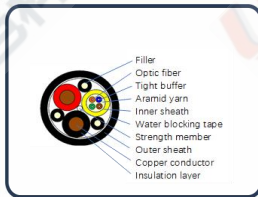

# CABLE-FTTH

GDPFH-4B6+2×4MM2 Optical Fiber Cable

**DUST-PROOF**

**RoHS COMPLIANT**  
RoHS

**WATER-PROOF**

**WORKING AT HEIGHTS**

**HIGH TEMPERATURE**

**WALL-HUNG TYPE**

Model NO.	GDPFH-4B6+2×4MM2
Fiber type	G657
Sheath color	Black
Sheath material	LSZH
Cable dimension (mm)	13.0, Tolerance±0.1
Operation temperature (°C)	-20~+60
Min. bending radius (mm)	20 (Static) 10(Dynamic)
Attenuation (dB/km)	≤ 0.4 at 1310nm ≤ 0.3 at 1550nm

- 1 Good uniformity of the outer diameter of tight buffer fiber.
- 2 Easy to strip.

- 1 Highly flexible construction allows for multiple deployments.

- 1 Good bending performance

**SHENZHEN U1**  
TELECOMMUNICATIONS CO.,LTD