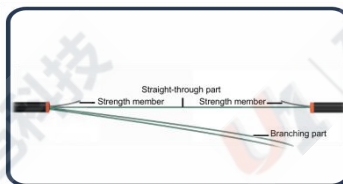

FOC-FTTH

FOC-HM04-96 HORIZONTAL
C L O S U R E

HIGH
TEMPERATURE

WATER-PROOF

DUST-PROOF

Model No.	FOC-HM04-96
Dimension(H x W x D)	141x445x110mm
Max capacity of tray	24
Max Capacity of Splicing	96
Max Number of Trays	4
Input/ Output Port	2 (Φ10.0x16.0mm) / 2 (Φ10.0x16.0mm)
Bending Radius	≥30mm
Sealing	Mechanical

1 The shell is made of high-strength engineering plastics, degree of protection: IP65.

1 No need to cut off the main cable, directly take out fiber from the main cable.

1 Easily operate and max splicing capacity.