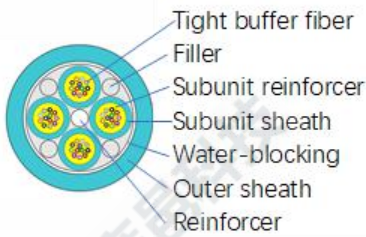

CABLE-FTTH

GJPFJV Optical Fiber Cable

Model NO.	GJPFJV
Fiber type	9/125, 50/125,62.6/125
Sheath color	Yellow, Green or Customized)
Sheath material	LSZH or PVC
Cable dimension (mm)	13.8-31, Tolerance±0.1
Cable weight (Kg/km)	70-530
Min. bending radius (mm)	15 (Static) 30(Dynamic)
Attenuation (dB/km)	≤ 0.4 at 1310nm ≤ 0.3 at 1550nm

- 1 Round cable
- 2 Soft and easy to strip.

- 1 FRP wire used as the central strength member.

- 1 Special tube compound ensure a critical protection of fiber

SHENZHEN U1
TELECOMMUNICATIONS CO.,LTD

6th Floor, Building 1,
Changxing Hi-tech Industrial Park,
Shajing Street, Baoan District,
Shenzhen China 518104