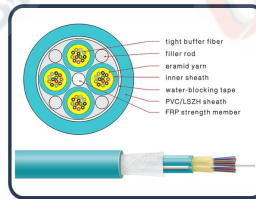

CABLE-FTTH

GJPFJV Optical Fiber Cable

Model NO.	GJPFJV
Fiber type	9/125, 50/125,62.6/125
Sheath color	Yellow, Green or Customized)
Sheath material	LSZH or PVC
Cable dimension (mm)	13.8-31, Tolerance±0.1
Cable weight (Kg/km)	70-530
Min. bending radius (mm)	15 (Static) 30(Dynamic)
Attenuation (dB/km)	≤ 0.4 at 1310nm ≤ 0.3 at 1550nm

- 1 Round cable
- 2 Soft and easy to strip.

- 1 FRP wire used as the central strength member.

- 1 Special tube compound ensure a critical protection of fiber

SHENZHEN U1
TELECOMMUNICATIONS CO.,LTD

6th Floor, Building 1,
Changxing Hi-tech Industrial Park,
Shajing Street, Baoan District,
Shenzhen China 518104